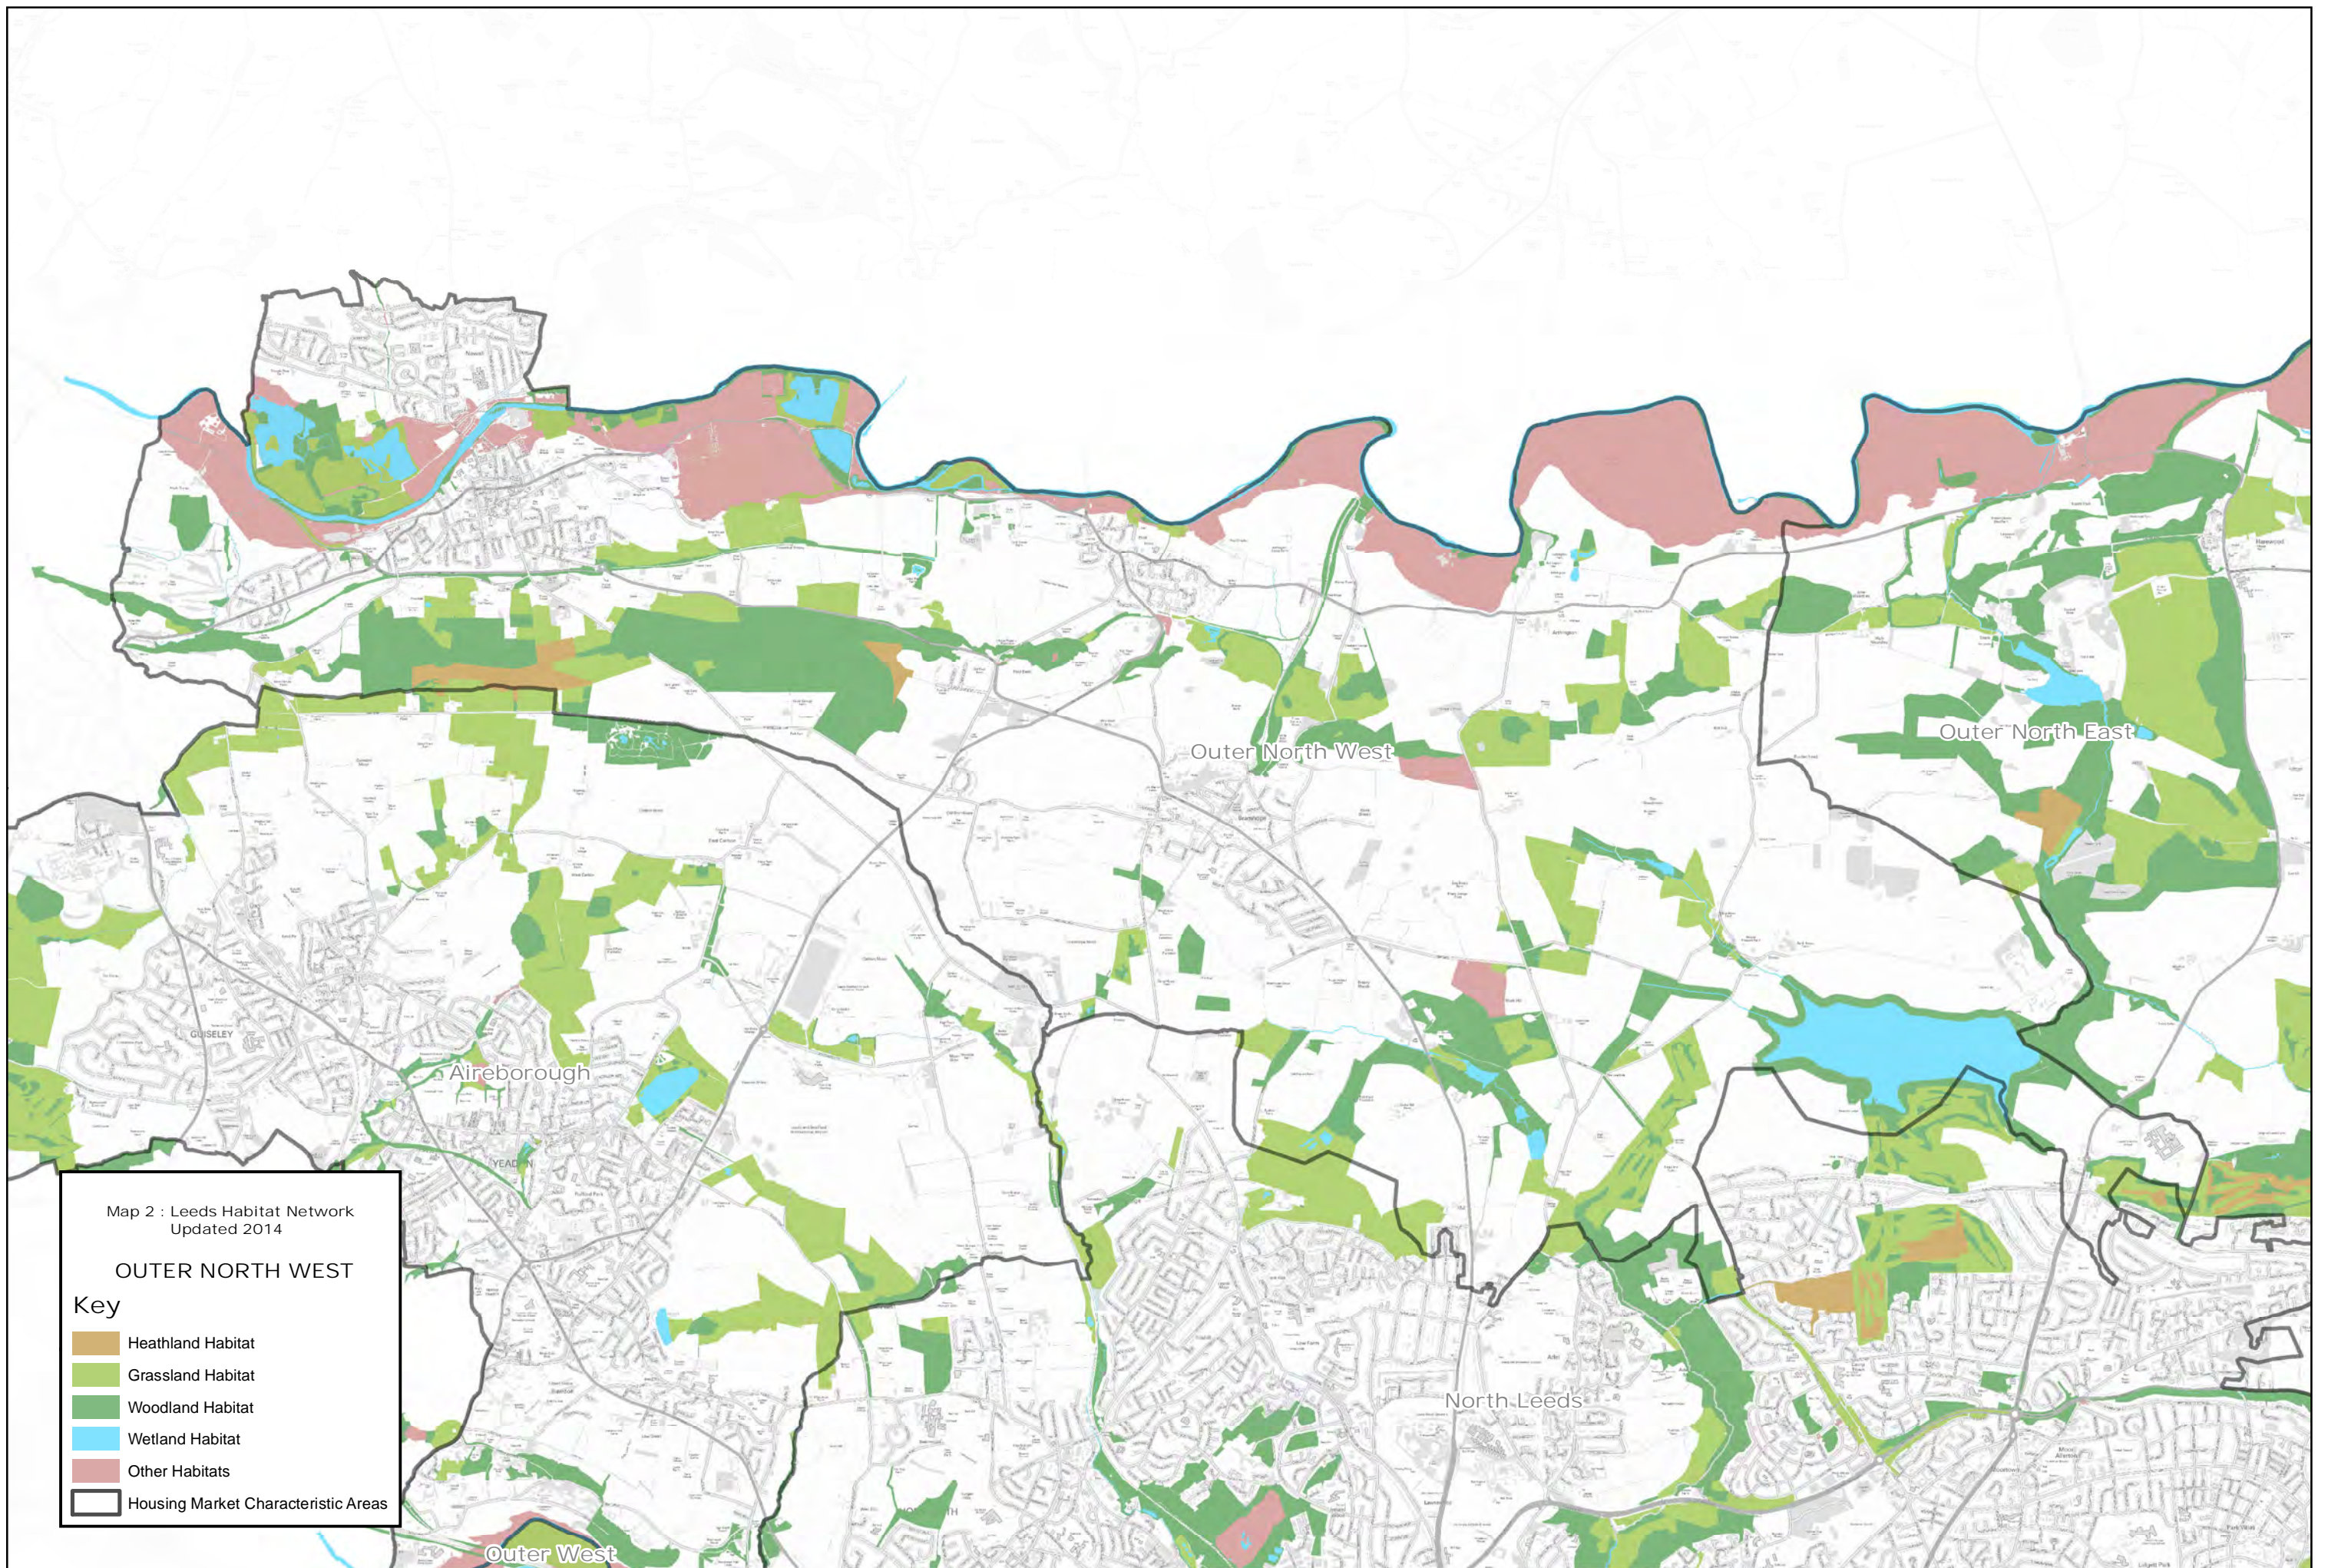

Map 2 : Leeds Habitat Network
Updated 2014

OUTER NORTH WEST

Key

- Heathland Habitat
- Grassland Habitat
- Woodland Habitat
- Wetland Habitat
- Other Habitats
- Housing Market Characteristic Areas