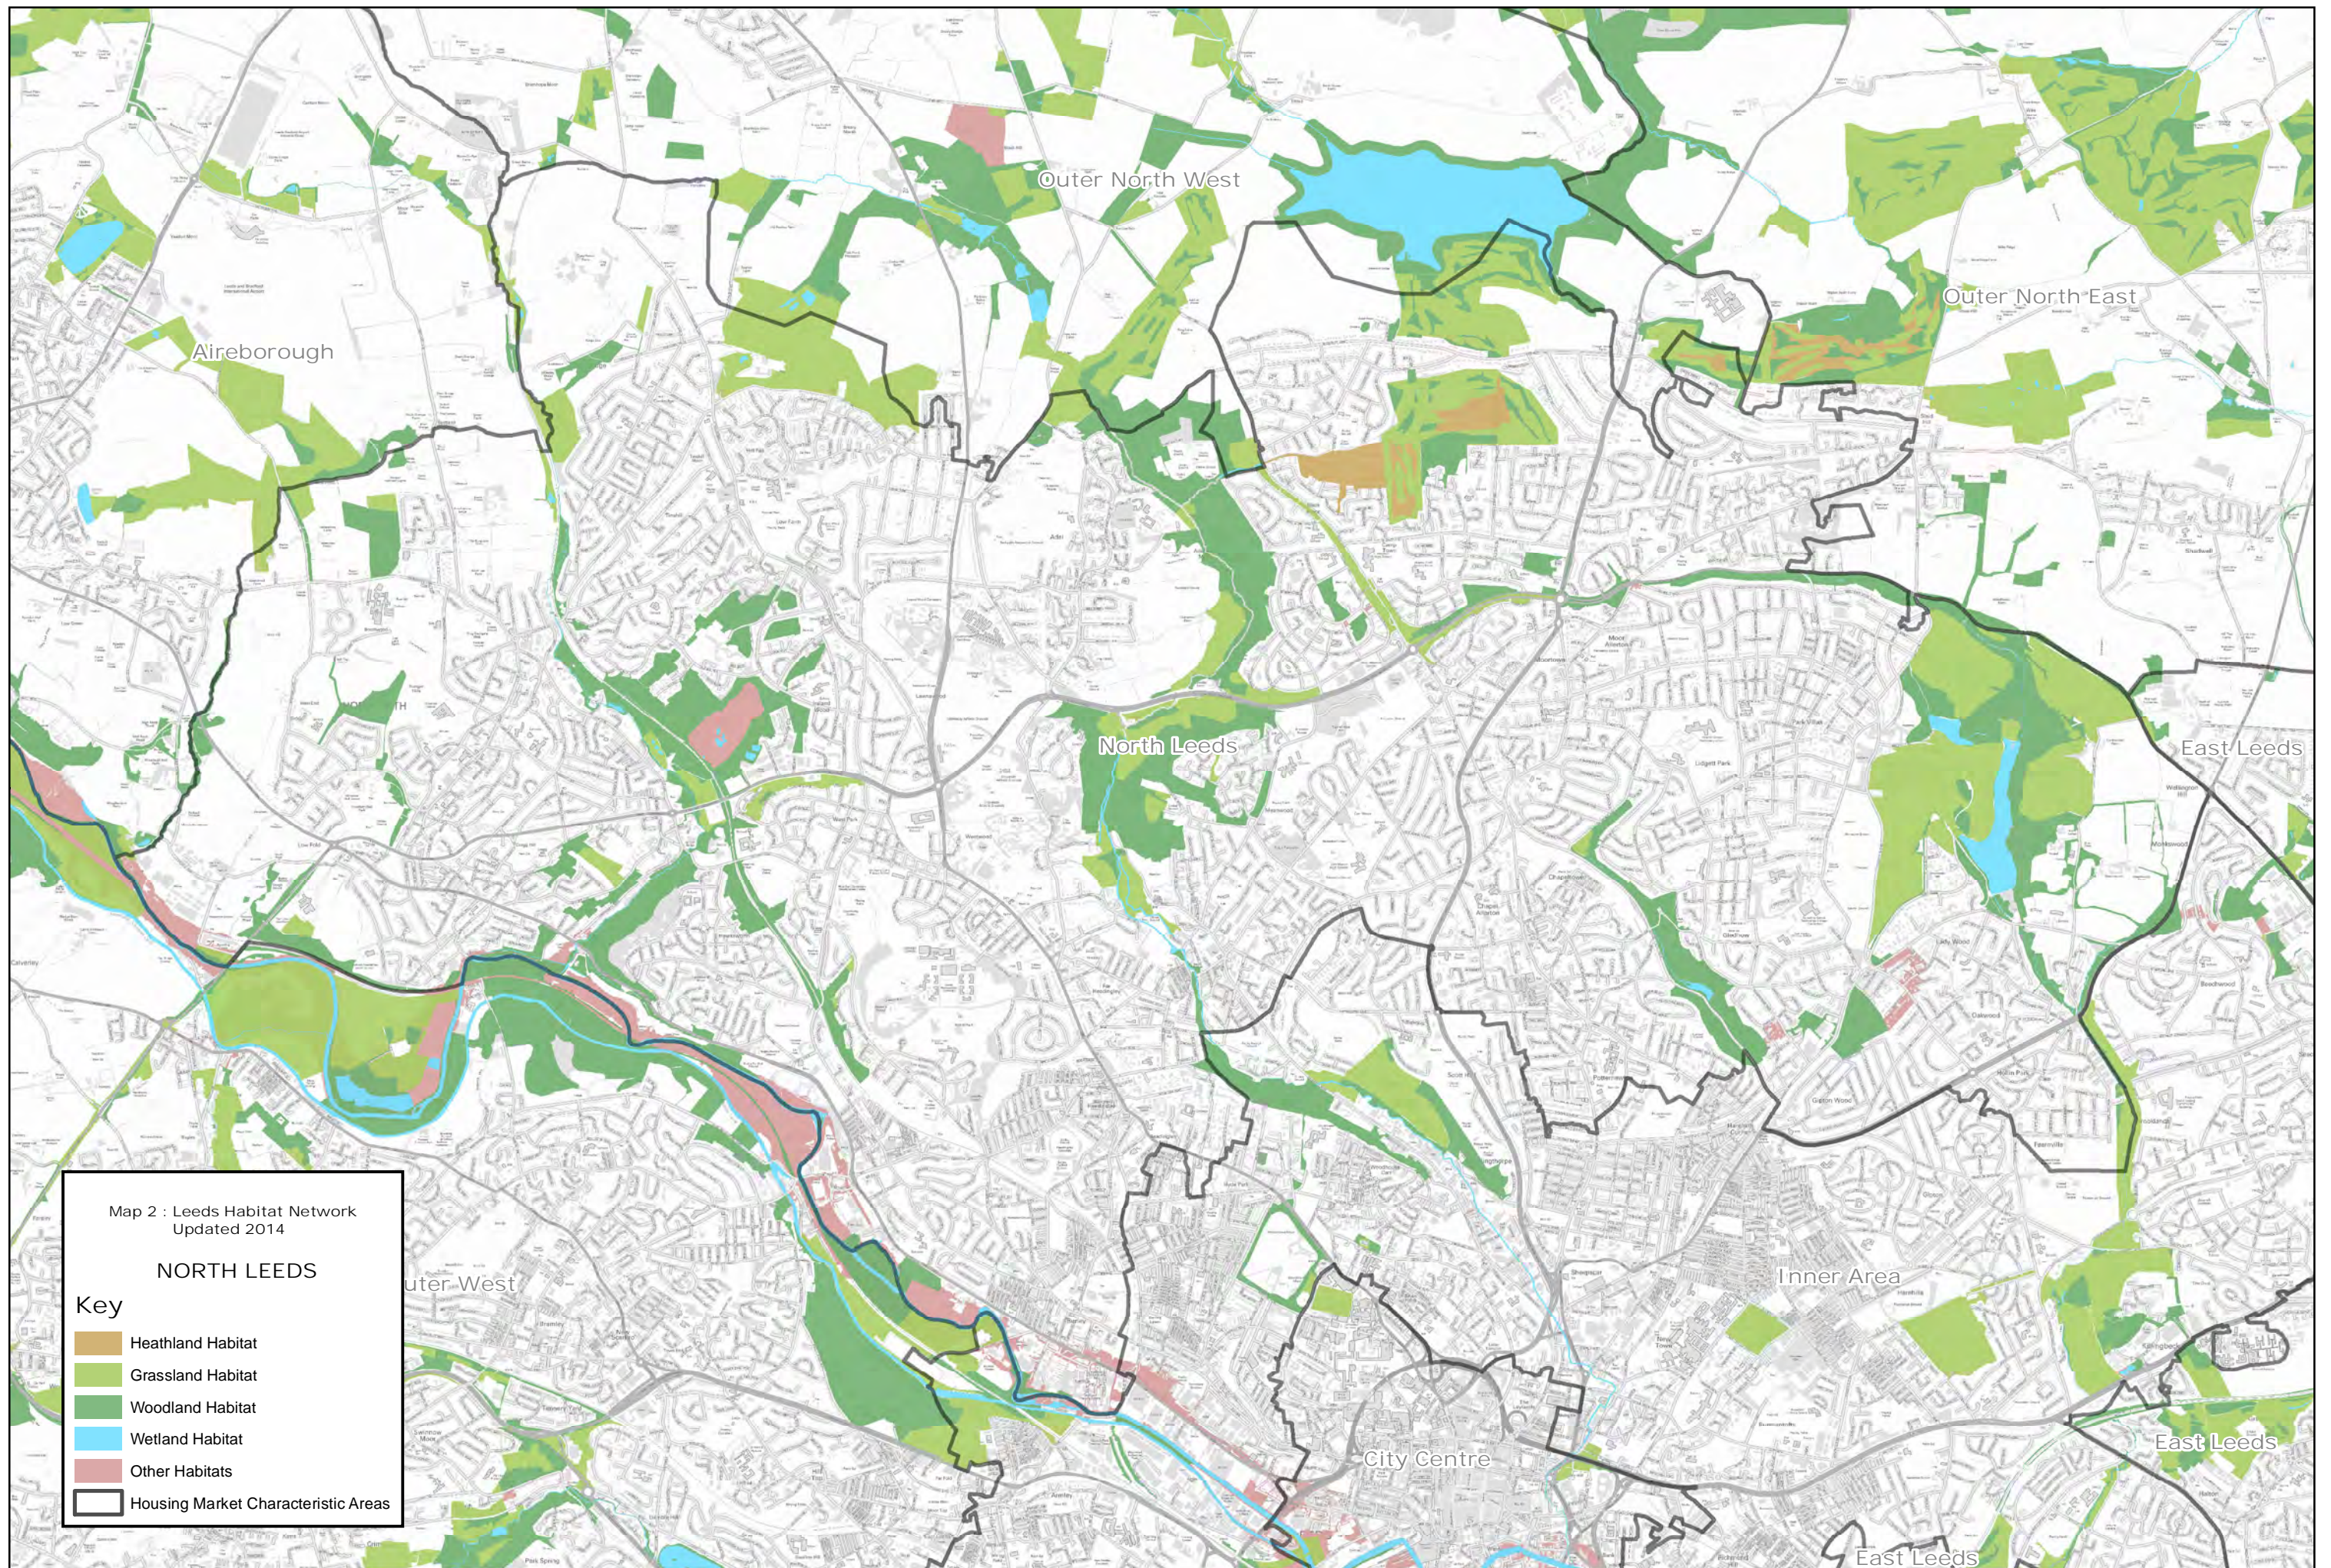

AIREBOROUGH

Key

- Heathland Habitat
- Grassland Habitat
- Woodland Habitat
- Wetland Habitat
- Other Habitats
- Housing Market Characteristic Areas

Map 2 : Leeds Habitat Network Updated 2014

CITY CENTRE

- Key**
- Heathland Habitat
 - Grassland Habitat
 - Woodland Habitat
 - Wetland Habitat
 - Other Habitats
 - Housing Market Characteristic Areas

Map 2 : Leeds Habitat Network
Updated 2014

EAST LEEDS

Key

- Heathland Habitat
- Grassland Habitat
- Woodland Habitat
- Wetland Habitat
- Other Habitats
- Housing Market Characteristic Areas

Map 2 : Leeds Habitat Network
Updated 2014

INNER AREA

Key

- Heathland Habitat
- Grassland Habitat
- Woodland Habitat
- Wetland Habitat
- Other Habitats
- Housing Market Characteristic Areas

Map 2 : Leeds Habitat Network
Updated 2014

NORTH LEEDS

Key