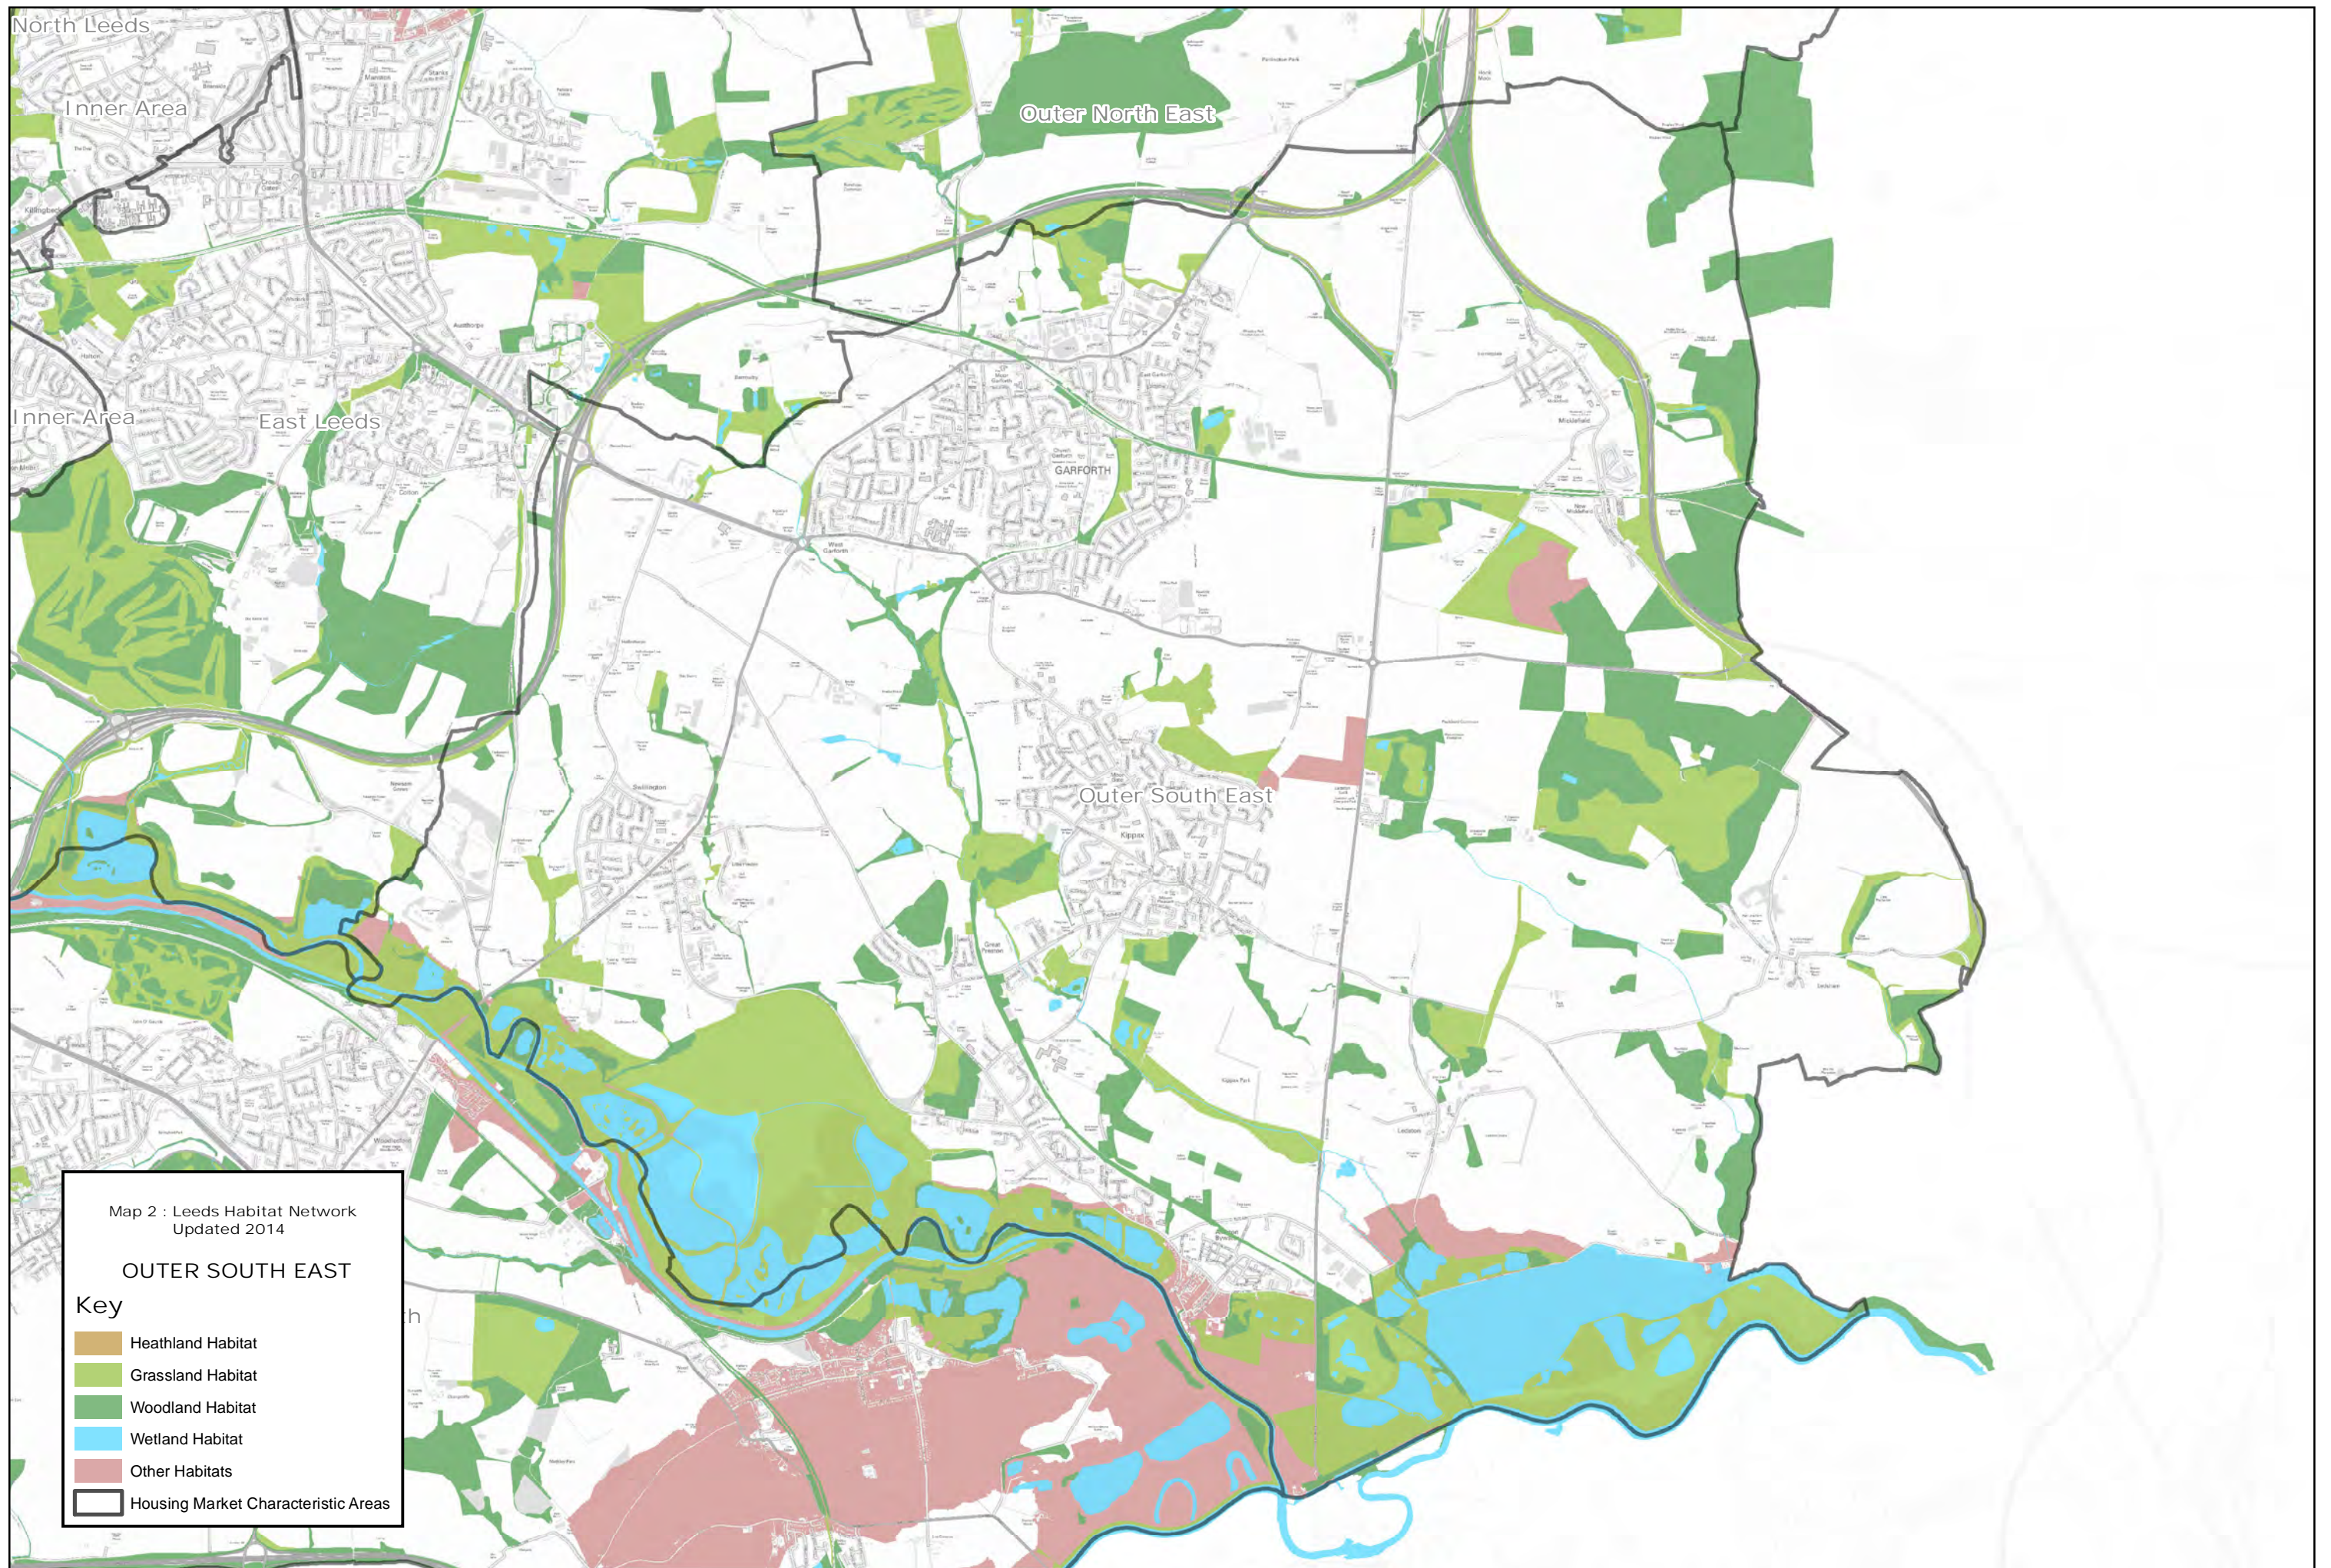

- Heathland Habitat
- Grassland Habitat
- Woodland Habitat
- Wetland Habitat
- Other Habitats
- Housing Market Characteristic Areas

Map 2 : Leeds Habitat Network
Updated 2014

OUTER NORTH WEST

Key

- Heathland Habitat
- Grassland Habitat
- Woodland Habitat
- Wetland Habitat
- Other Habitats
- Housing Market Characteristic Areas

Map 2 : Leeds Habitat Network
Updated 2014

OUTER SOUTH EAST

Key

- Heathland Habitat
- Grassland Habitat
- Woodland Habitat
- Wetland Habitat
- Other Habitats
- Housing Market Characteristic Areas

Map 2 : Leeds Habitat Network
Updated 2014

OUTER SOUTH

Key

- Heathland Habitat
- Grassland Habitat
- Woodland Habitat
- Wetland Habitat
- Other Habitats
- Housing Market Characteristic Areas

Map 2 : Leeds Habitat Network
Updated 2014

OUTER SOUTH WEST
Key