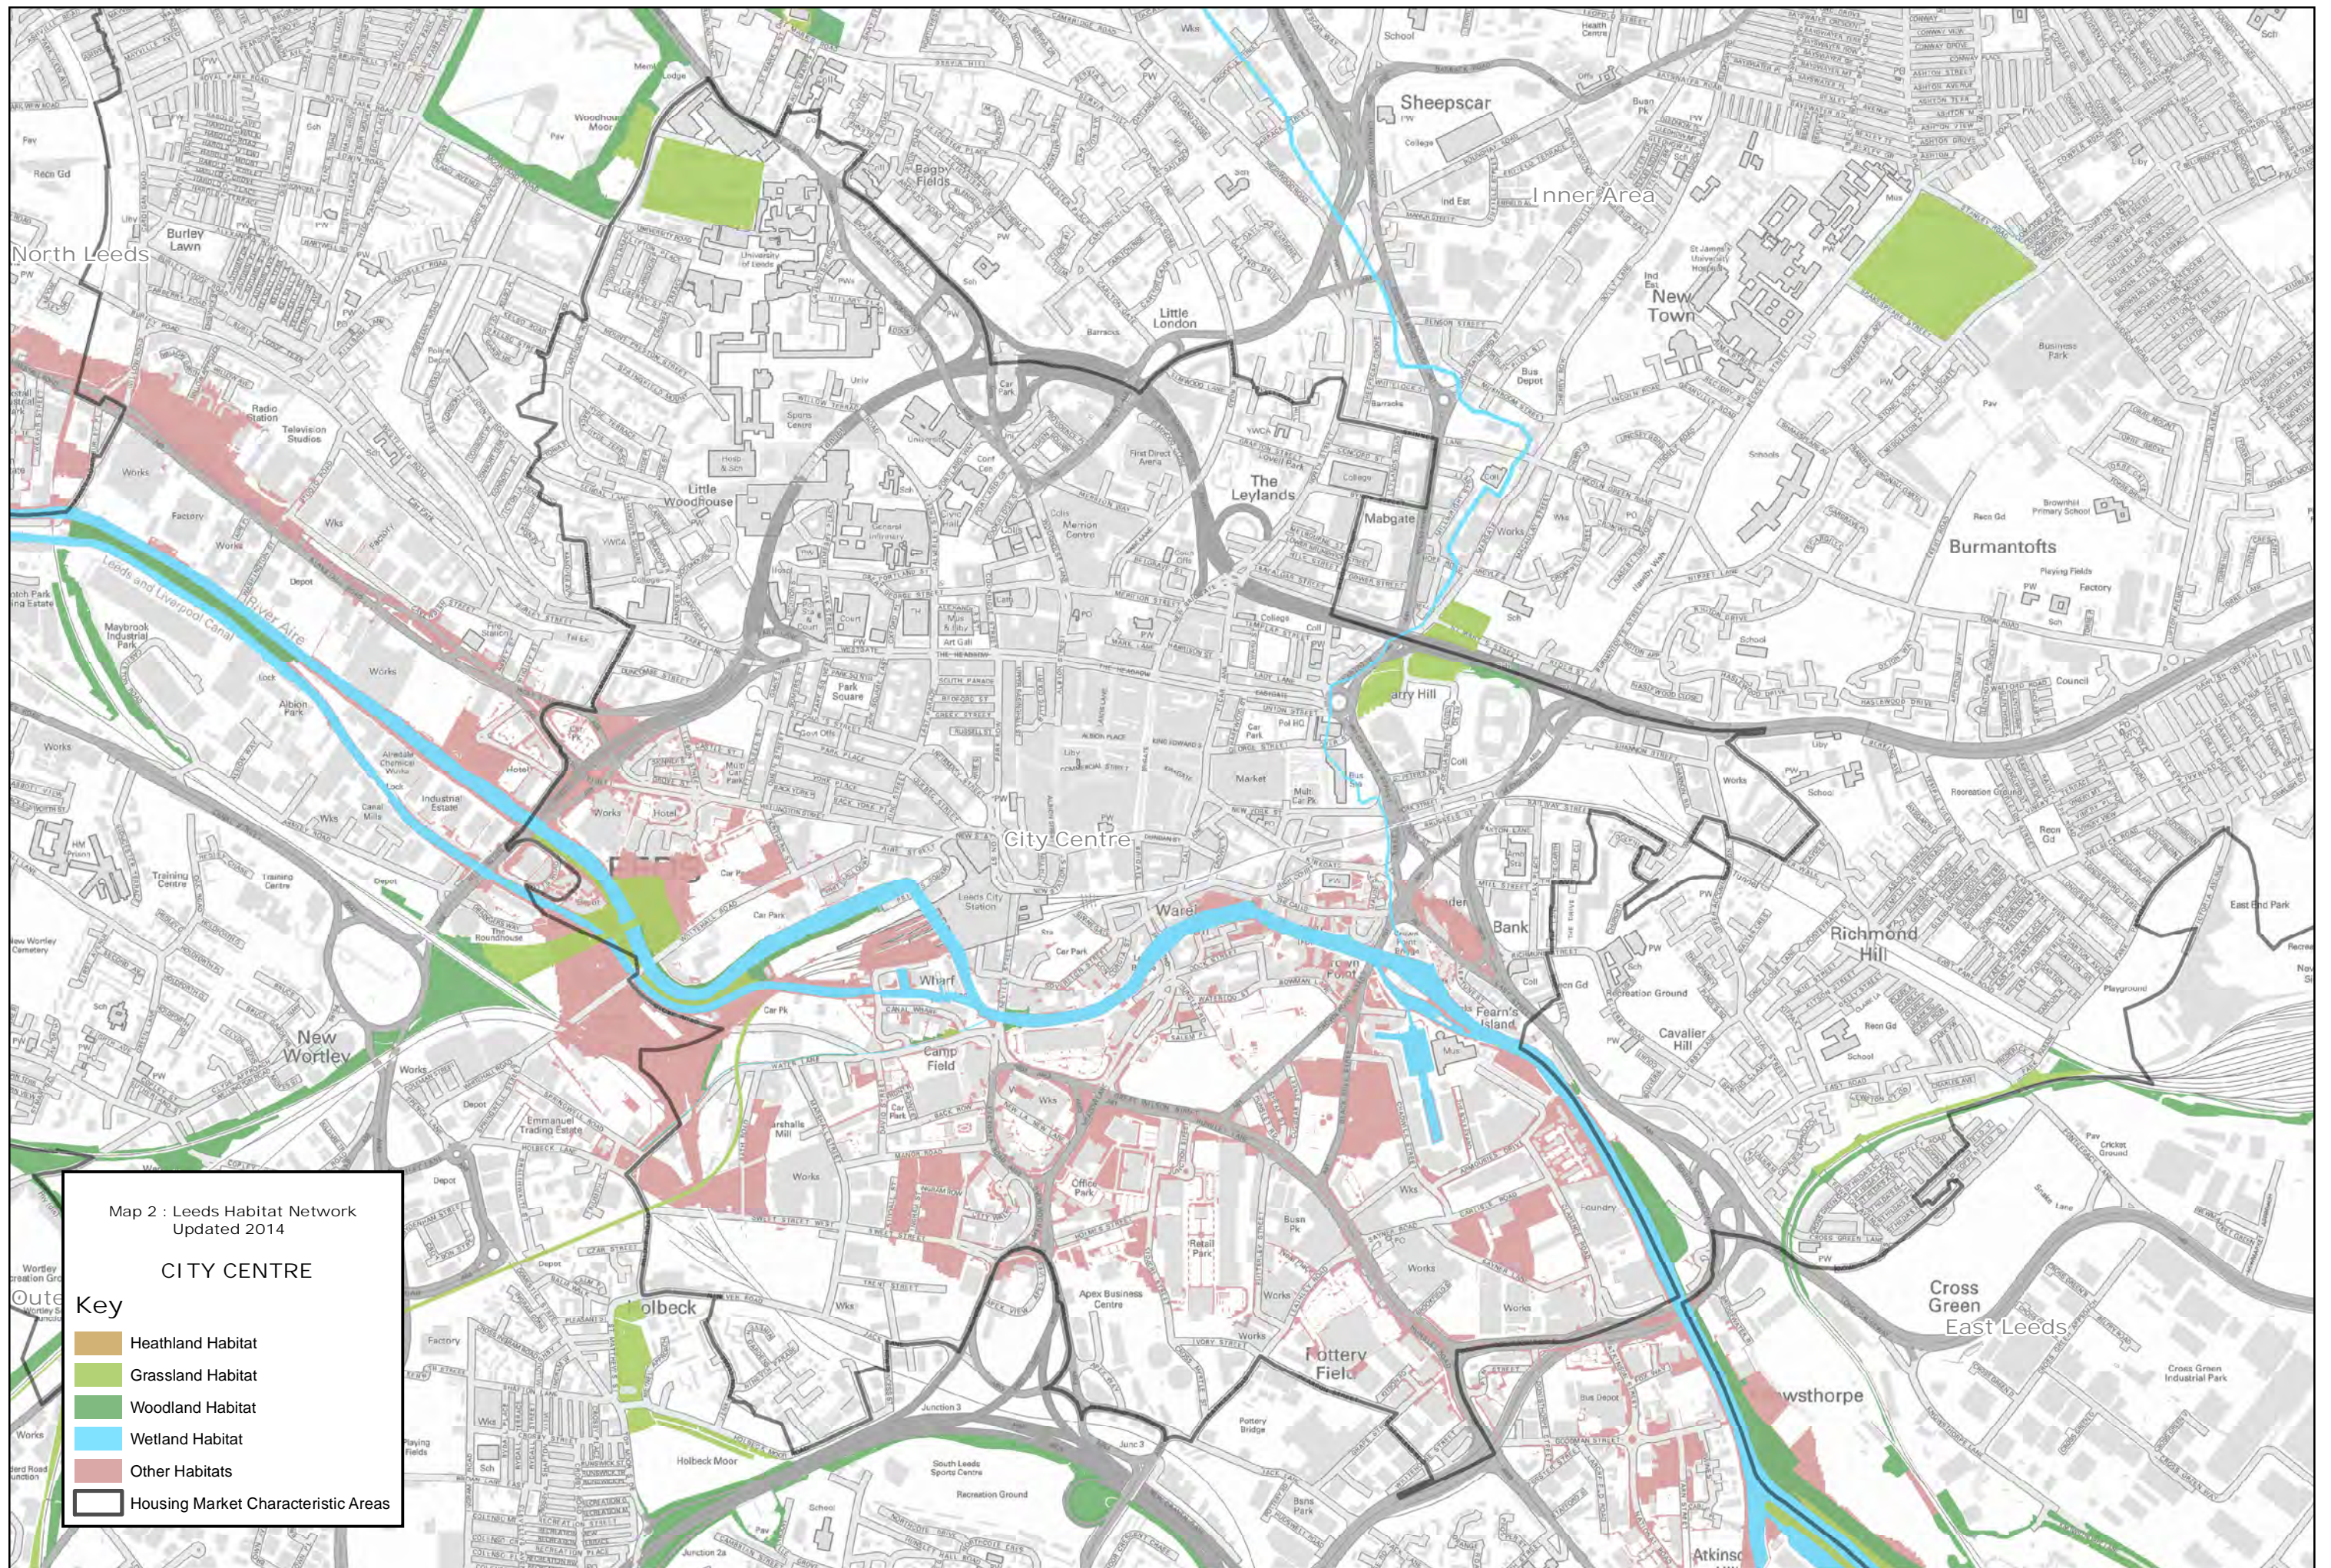

Appendix 3ii Maps Showing Nature Conservation Designations for the 11 Housing Market Characteristic Areas

Map 2 Updated 2014 Leeds Habitat Network with broad habitat categories

Map 2 : Leeds Habitat Network
Updated 2014

AIREBOROUGH

Key

- Heathland Habitat
- Grassland Habitat
- Woodland Habitat
- Wetland Habitat
- Other Habitats
- Housing Market Characteristic Areas

Map 2 : Leeds Habitat Network Updated 2014

CITY CENTRE

- Key**
- Heathland Habitat
 - Grassland Habitat
 - Woodland Habitat
 - Wetland Habitat
 - Other Habitats
 - Housing Market Characteristic Areas

Map 2 : Leeds Habitat Network
Updated 2014

EAST LEEDS

Key

- Heathland Habitat
- Grassland Habitat
- Woodland Habitat
- Wetland Habitat
- Other Habitats
- Housing Market Characteristic Areas

Map 2 : Leeds Habitat Network
Updated 2014