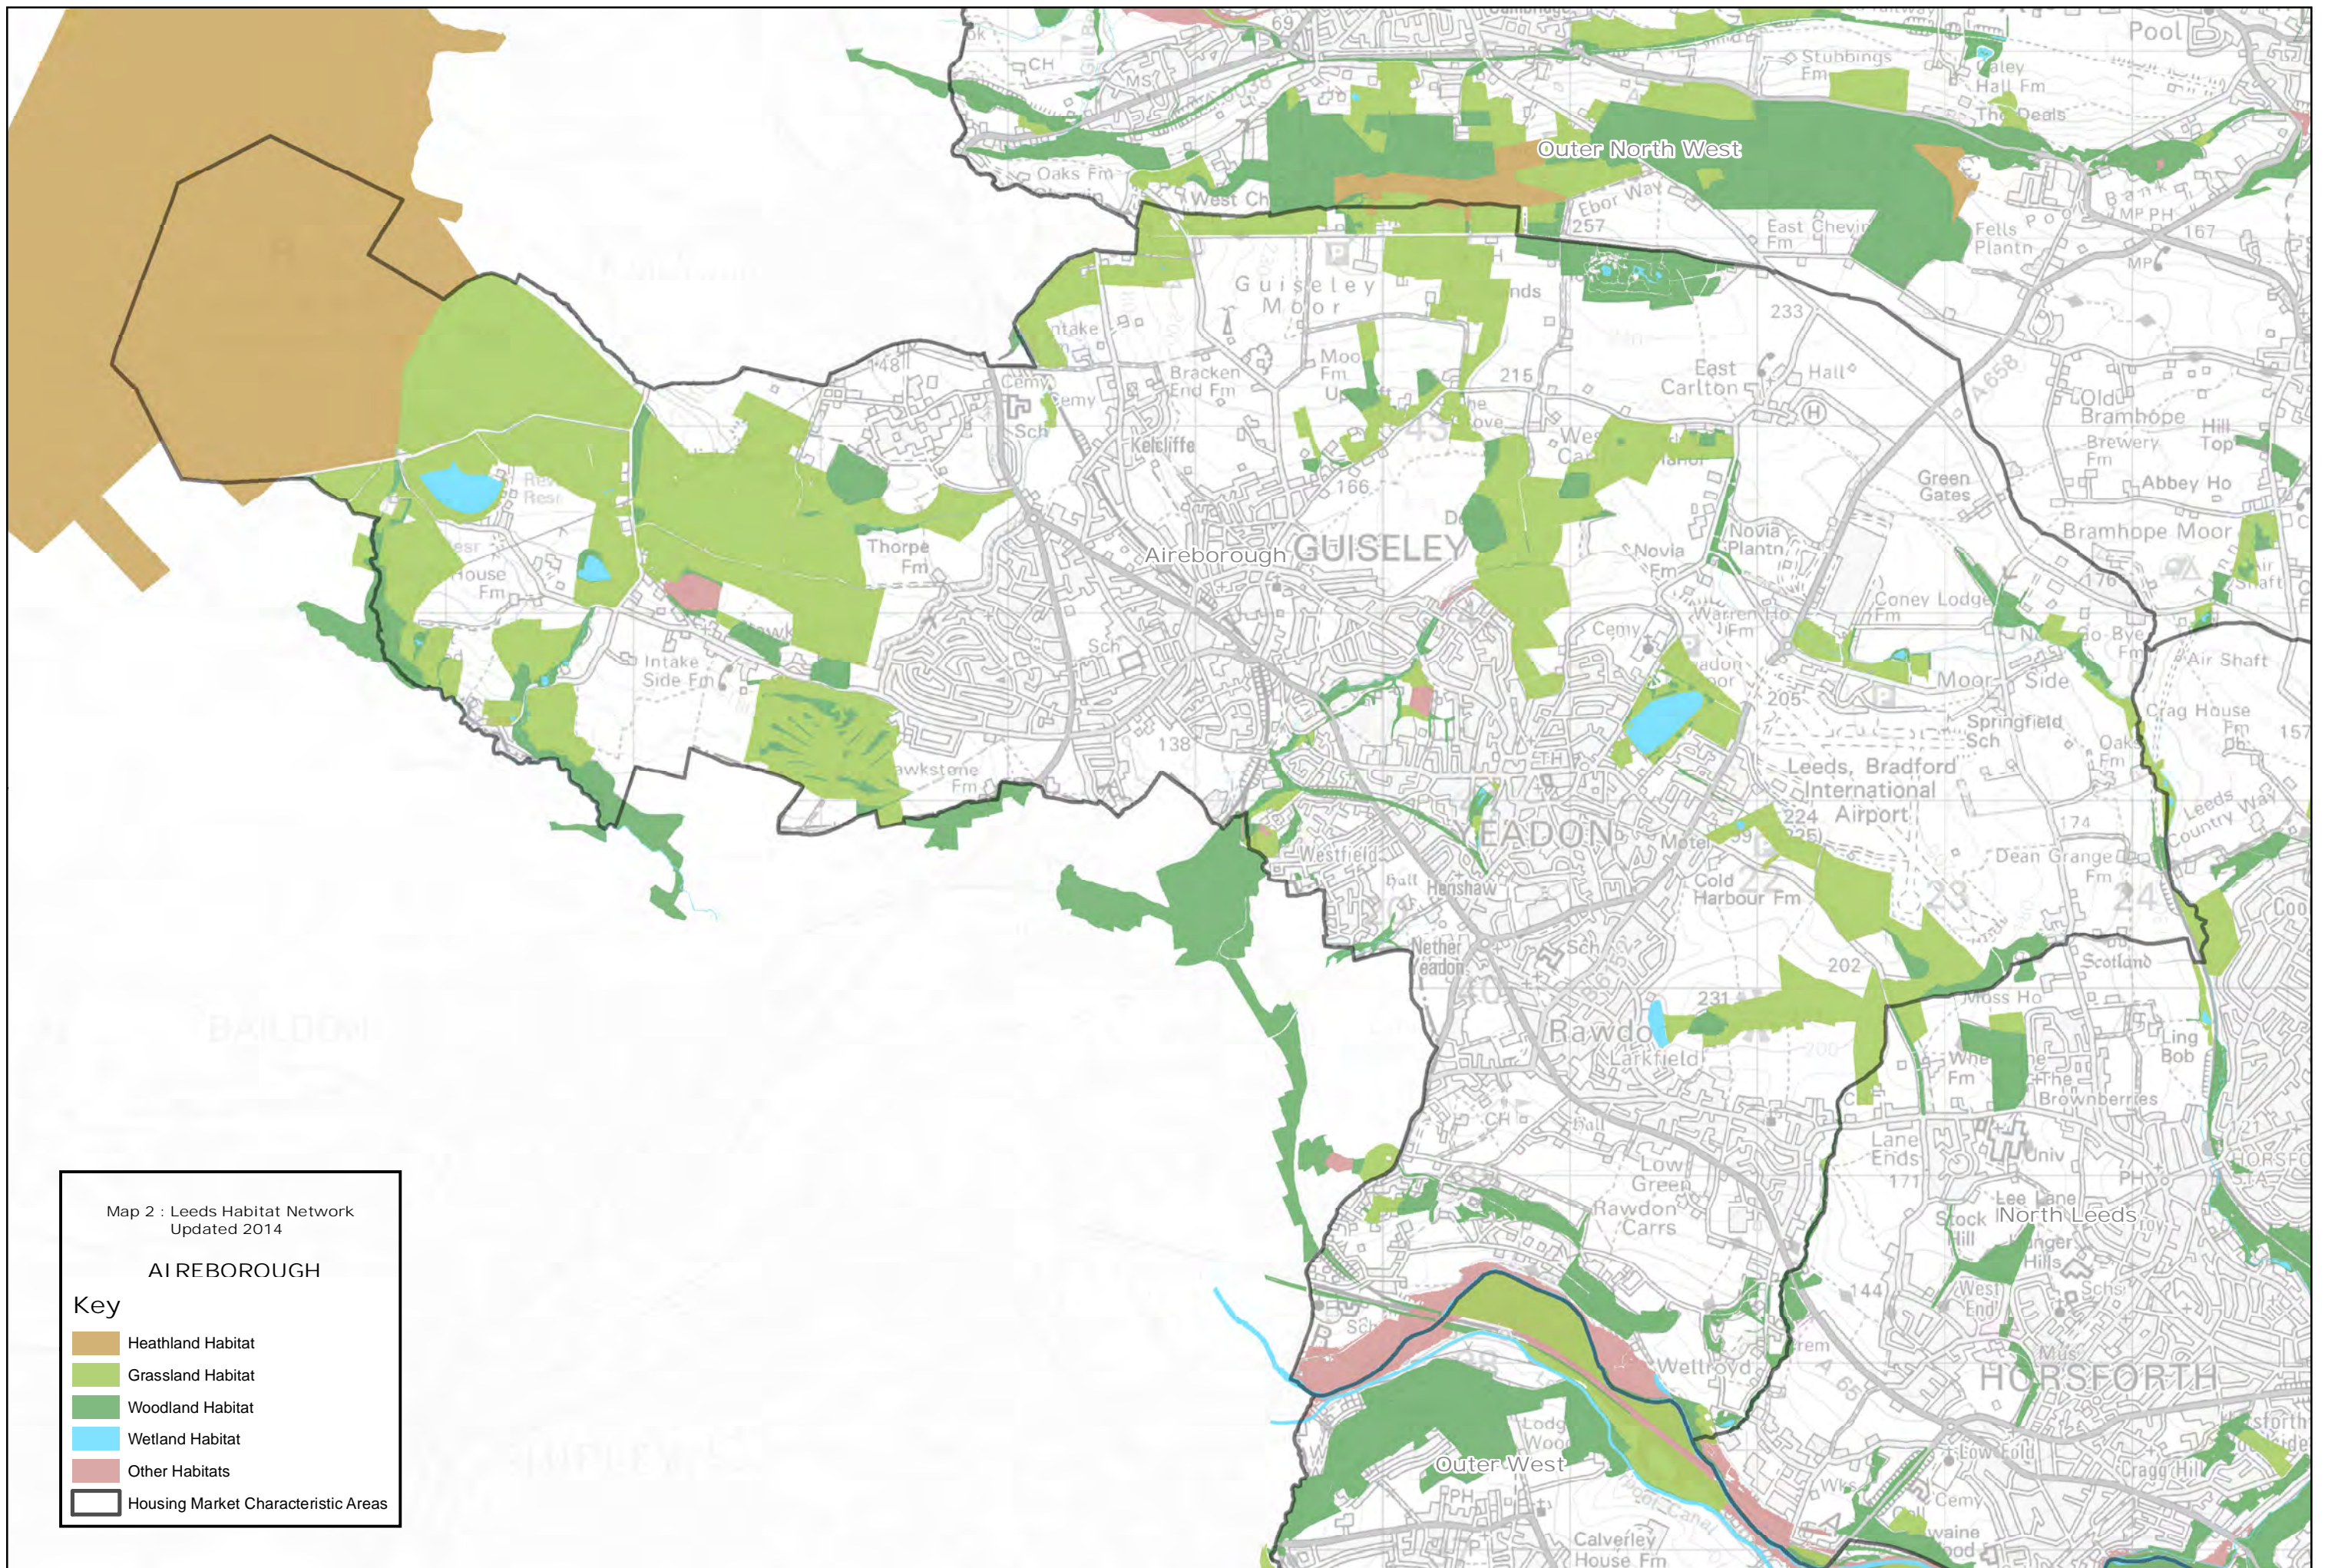

Appendix 3ii Maps Showing Nature Conservation Designations for the 11 Housing Market Characteristic Areas

Map 2 Updated 2014 Leeds Habitat Network with broad habitat categories

Map 2 : Leeds Habitat Network
Updated 2014

AIREBOROUGH

Key

- Heathland Habitat
- Grassland Habitat
- Woodland Habitat
- Wetland Habitat
- Other Habitats
- Housing Market Characteristic Areas

Map 2 : Leeds Habitat Network Updated 2014

CITY CENTRE

- Key**
- Heathland Habitat
 - Grassland Habitat
 - Woodland Habitat
 - Wetland Habitat
 - Other Habitats
 - Housing Market Characteristic Areas

Map 2 : Leeds Habitat Network
Updated 2014

EAST LEEDS

Key

- Heathland Habitat
- Grassland Habitat
- Woodland Habitat
- Wetland Habitat
- Other Habitats
- Housing Market Characteristic Areas

Map 2 : Leeds Habitat Network
Updated 2014