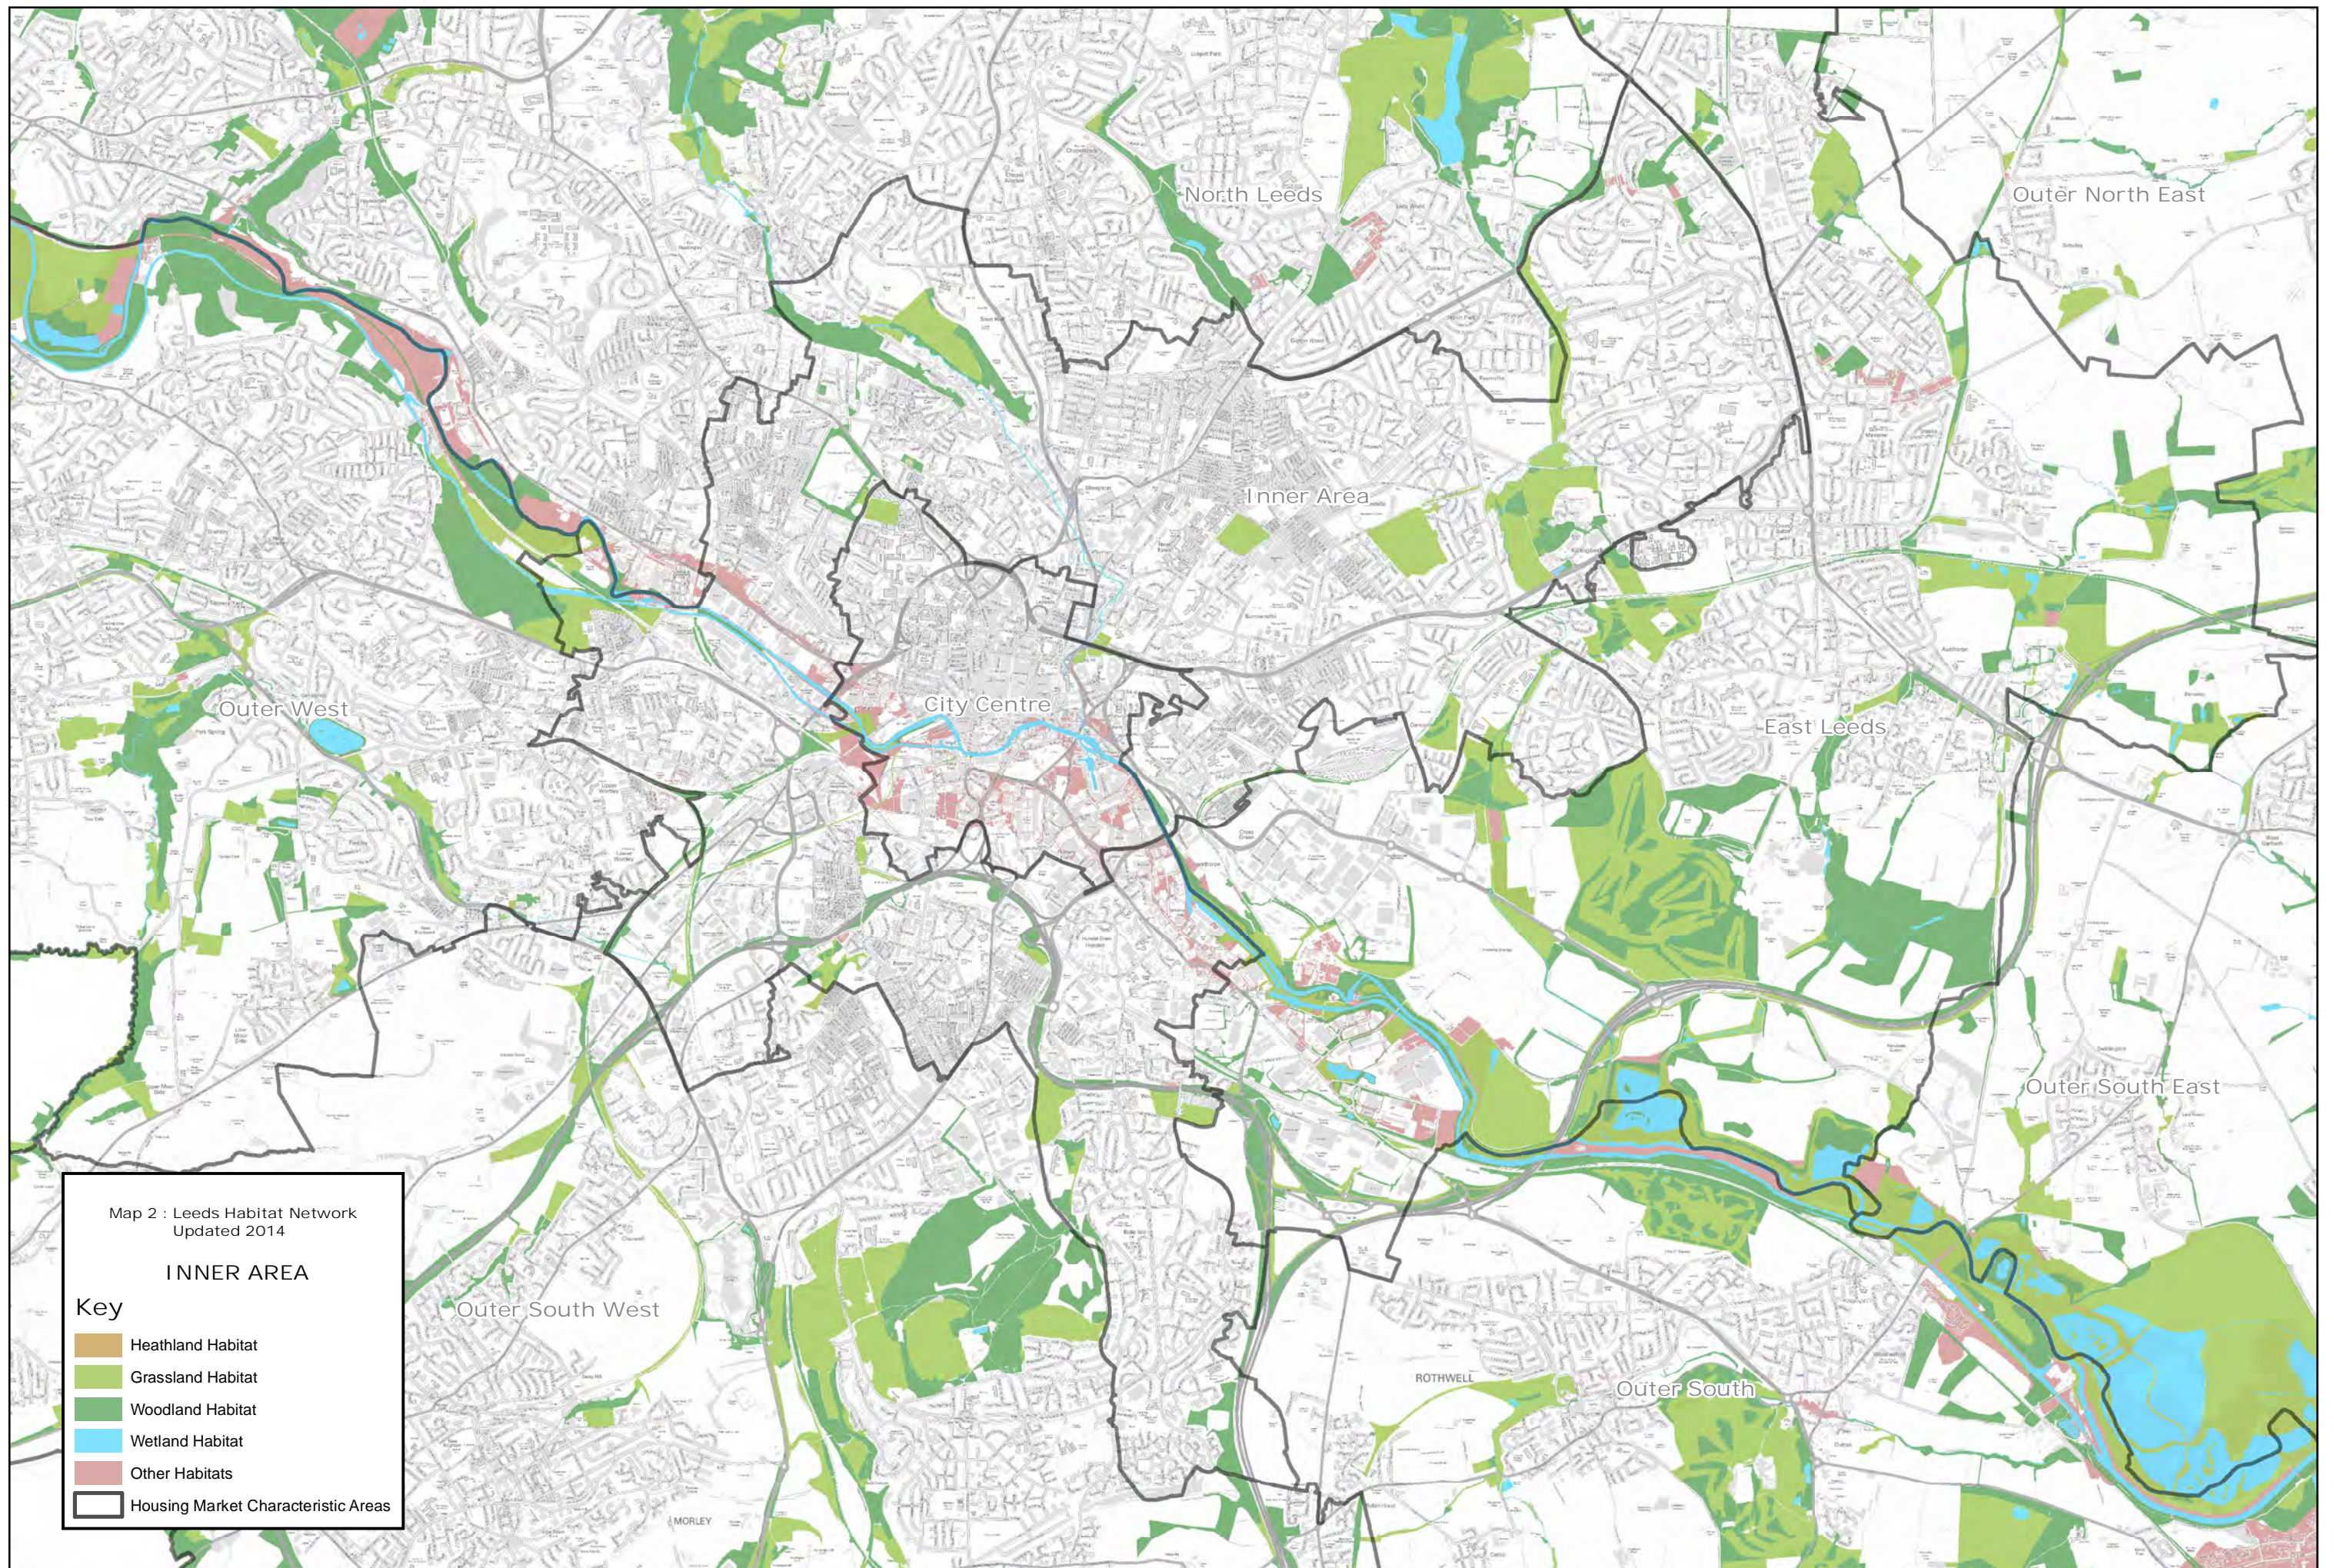

Appendix 3ii Maps Showing Nature Conservation Designations for the 11 Housing Market Characteristic Areas

Map 2 Updated 2014 Leeds Habitat Network with broad habitat categories

Map 2 : Leeds Habitat Network
Updated 2014

AIREBOROUGH

Key

- Heathland Habitat
- Grassland Habitat
- Woodland Habitat
- Wetland Habitat
- Other Habitats
- Housing Market Characteristic Areas

Map 2 : Leeds Habitat Network Updated 2014

CITY CENTRE

- Key**
- Heathland Habitat
 - Grassland Habitat
 - Woodland Habitat
 - Wetland Habitat
 - Other Habitats
 - Housing Market Characteristic Areas

Map 2 : Leeds Habitat Network
Updated 2014

EAST LEEDS

Key

- Heathland Habitat
- Grassland Habitat
- Woodland Habitat
- Wetland Habitat
- Other Habitats
- Housing Market Characteristic Areas

Map 2 : Leeds Habitat Network
Updated 2014